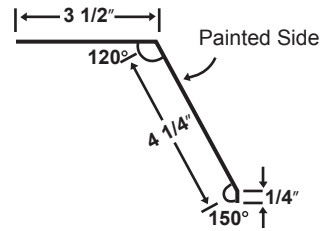

Trim Profiles

UNIVERSAL RIDGE CAP

SINGLE ANGLES

RAT GUARD

RAT GUARD HEMMED

OVERHEAD DOOR JAM

RAKE & CORNER

DOUBLE ANGLE TRIM

DOOR POST TRIM

ENDWALL FLASHING

DOOR TRACK COVER ROUND

DOOR JAMB TRIM

INSIDE CORNER

UNIVERSAL GAMBREL

DOOR TRACK COVER SQUARE

DRIP CAP