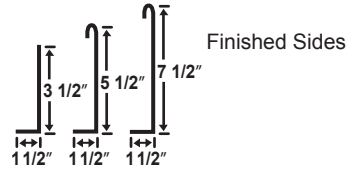

DOOR POST TRIM