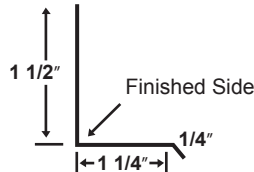

DOOR POST TRIM

ENDWALL FLASHING

DOOR TRACK COVER ROUND

DOOR JAMB TRIM

INSIDE CORNER

UNIVERSAL GAMBREL

DOOR TRACK COVER SQUARE

DRIP CAP