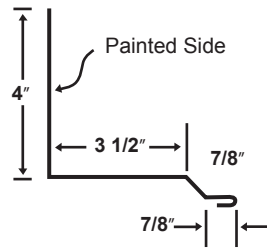

SIDEWALL FLASHING