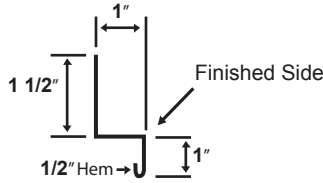

Trim Profiles

UNIVERSAL RIDGE CAP

SINGLE ANGLES

RAT GUARD

RAT GUARD HEMMED

OVERHEAD DOOR JAM

RAKE & CORNER

DOUBLE ANGLE TRIM

DOOR POST TRIM

ENDWALL FLASHING

DOOR TRACK COVER ROUND

DOOR JAMB TRIM

INSIDE CORNER

UNIVERSAL GAMBREL

DOOR TRACK COVER SQUARE

DRIP CAP