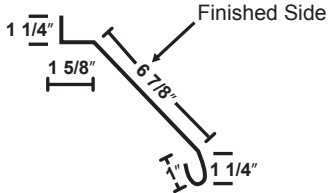

Trim Profiles

UNIVERSAL RIDGE CAP

SINGLE ANGLES

RAT GUARD

RAT GUARD HEMMED

OVERHEAD DOOR JAM

RAKE & CORNER

DOUBLE ANGLE TRIM

DOOR POST TRIM

ENDWALL FLASHING

DOOR TRACK COVER ROUND

DOOR JAMB TRIM

INSIDE CORNER

UNIVERSAL GAMBREL

DOOR TRACK COVER SQUARE

DRIP CAP