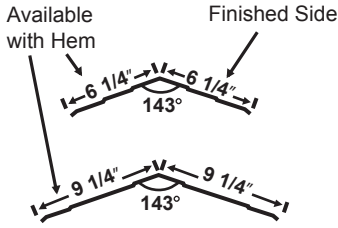

Trim Profiles

UNIVERSAL RIDGE CAP

SINGLE ANGLES

RAT GUARD

RAT GUARD HEMMED

OVERHEAD DOOR JAM

RAKE & CORNER

DOUBLE ANGLE TRIM

DOOR POST TRIM

ENDWALL FLASHING

DOOR TRACK COVER ROUND

DOOR JAMB TRIM

INSIDE CORNER

UNIVERSAL GAMBREL

DOOR TRACK COVER SQUARE

DRIP CAP