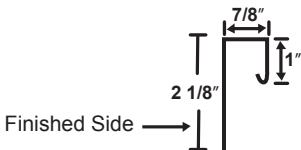

Trim Profiles

J TRIM

Custom trim available upon request