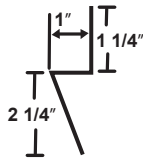

Trim Profiles

UNIVERSAL RIDGE CAP

SINGLE ANGLES

RAT GUARD

RAT GUARD HEMMED

OVERHEAD DOOR JAM

RAKE & CORNER

DOUBLE ANGLE TRIM

DOOR POST TRIM

ENDWALL FLASHING

DOOR TRACK COVER ROUND

DOOR JAMB TRIM

INSIDE CORNER

UNIVERSAL GAMBREL

DOOR TRACK COVER SQUARE

DRIP CAP