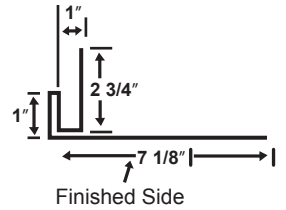

Trim Profiles

UNIVERSAL RIDGE CAP

SINGLE ANGLES

RAT GUARD

RAT GUARD HEMMED

OVERHEAD DOOR JAM

RAKE & CORNER

DOUBLE ANGLE TRIM

DOOR POST TRIM

ENDWALL FLASHING

DOOR TRACK COVER ROUND

DOOR JAMB TRIM

INSIDE CORNER

UNIVERSAL GAMBREL

DOOR TRACK COVER SQUARE

DRIP CAP