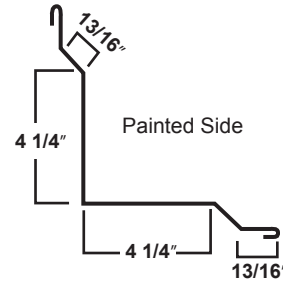

DOOR POST TRIM

ENDWALL FLASHING

DOOR TRACK COVER ROUND

DOOR JAMB TRIM

INSIDE CORNER

UNIVERSAL GAMBREL

DOOR TRACK COVER SQUARE

DRIP CAP