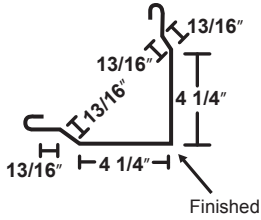

Trim Profiles

UNIVERSAL RIDGE CAP

SINGLE ANGLES

RAT GUARD

RAT GUARD HEMMED

OVERHEAD DOOR JAM

RAKE & CORNER

DOUBLE ANGLE TRIM

DOOR POST TRIM

ENDWALL FLASHING

DOOR TRACK COVER ROUND

DOOR JAMB TRIM

INSIDE CORNER

UNIVERSAL GAMBREL

DOOR TRACK COVER SQUARE

DRIP CAP