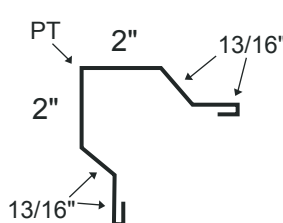

RESIDENTIAL RAKE