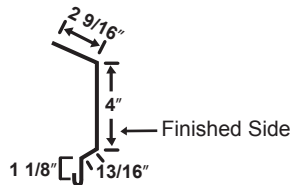

FASCIA TRIM