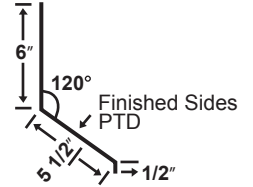

Trim Profiles

UNIVERSAL RIDGE CAP

SINGLE ANGLES

RAT GUARD

RAT GUARD HEMMED

OVERHEAD DOOR JAM

RAKE & CORNER

DOUBLE ANGLE TRIM

DOOR POST TRIM

ENDWALL FLASHING

DOOR TRACK COVER ROUND

DOOR JAMB TRIM

INSIDE CORNER

UNIVERSAL GAMBREL

DOOR TRACK COVER SQUARE

DRIP CAP