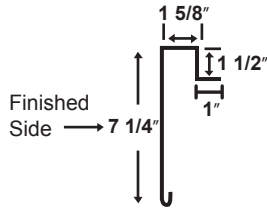

Trim Profiles

UNIVERSAL RIDGE CAP

SINGLE ANGLES

RAT GUARD

RAT GUARD HEMMED

OVERHEAD DOOR JAM

RAKE & CORNER

DOUBLE ANGLE TRIM

DOOR POST TRIM

ENDWALL FLASHING

DOOR TRACK COVER ROUND

DOOR JAMB TRIM

INSIDE CORNER

UNIVERSAL GAMBREL

DOOR TRACK COVER SQUARE

DRIP CAP