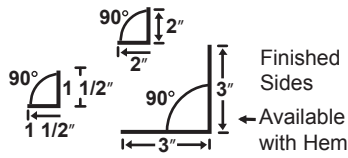

Trim Profiles

UNIVERSAL RIDGE CAP

SINGLE ANGLES

RAT GUARD

RAT GUARD HEMMED

OVERHEAD DOOR JAM

RAKE & CORNER

DOUBLE ANGLE TRIM